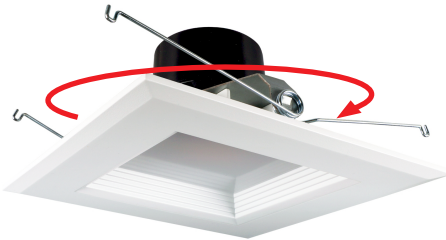

6 inch LED Retrofit

6" Square Baffle LED Downlight Retrofit Kit

Use the switch to set the desired CCT (Correlated Color Temperature).

120V Triac Dimming Ver.

120-277V 0-10V Dimming Ver.

- Finishes

SPECIFICATION

QUICK FEATURES

- Diecast construction provides lasting durability
- 4 different colors : **W**-White / **B**-Black / **SN**-Satin Nickel / **BZ**-Bronze
- 3 or 5 Position CCT Selectable switch (2700K / 3000K / 3500K / 4000K / 5000K)
- Dimming down to 10% with most dimmers.
- E26 medium screw-base Edison adaptor provides easy installation into Incandescent housings (GU10 and GU24 socket adaptor available - sold separately)
- cUL classified / ENERGY STAR qualified
- Wet Location
- Lifetime of 50,000 hours
- 5 year warranty