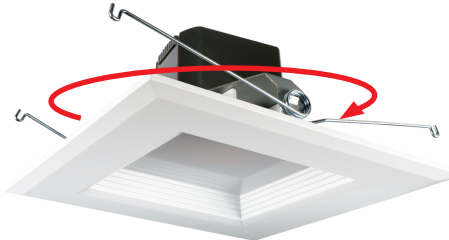

6 inch LED Retrofit

6" Square Baffle LED Downlight Retrofit Kit

Use the switch to set the desired CCT (Correlated Color Temperature).

120V Triac Dimming Ver.

120-277V 0-10V Dimming Ver.

- Finishes

SPECIFICATION

QUICK FEATURES

- Diecast construction provides lasting durability
- 4 different colors : **W**-White / **B**-Black / **SN**-Satin Nickel / **BZ**-Bronze
- 3 or 5 Position CCT Selectable switch (2700K / 3000K / 3500K / 4000K / 5000K)
- Dimming down to 10% with most dimmers.
- E26 medium screw-base Edison adaptor provides easy installation into Incandescent housings (GU10 and GU24 socket adaptor available - sold separately)
- cUL classified / ENERGY STAR qualified
- Wet Location
- Lifetime of 50,000 hours
- 5 year warranty